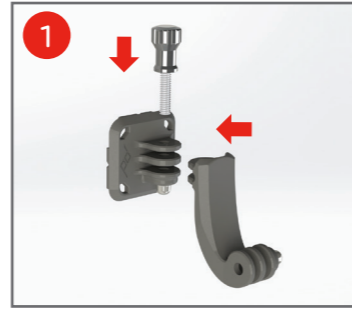

Adapter plate

Connection screw

Point-and-shoot plate

J-arm

Stabilizer pad

4mm Hex key

GoPro® on Strap

Point-and-Shoot on Strap

Point-and-Shoot on Belt

For additional usage tips visit [peakdesignltd.com/tips](http://peakdesignltd.com/tips)