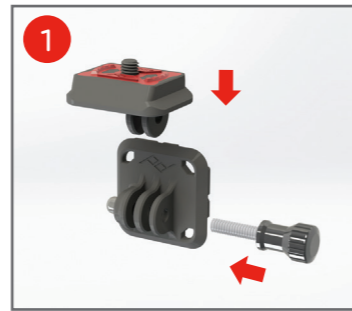

Point-and-Shoot on Belt

For additional usage tips visit peakdesignltd.com/tips