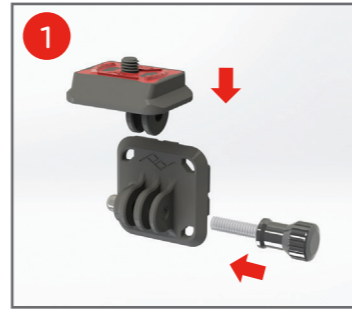

Adapter plate

Connection screw

Point-and-shoot plate

J-arm

Stabilizer pad

4mm Hex key

GoPro® on Strap

Point-and-Shoot on Strap